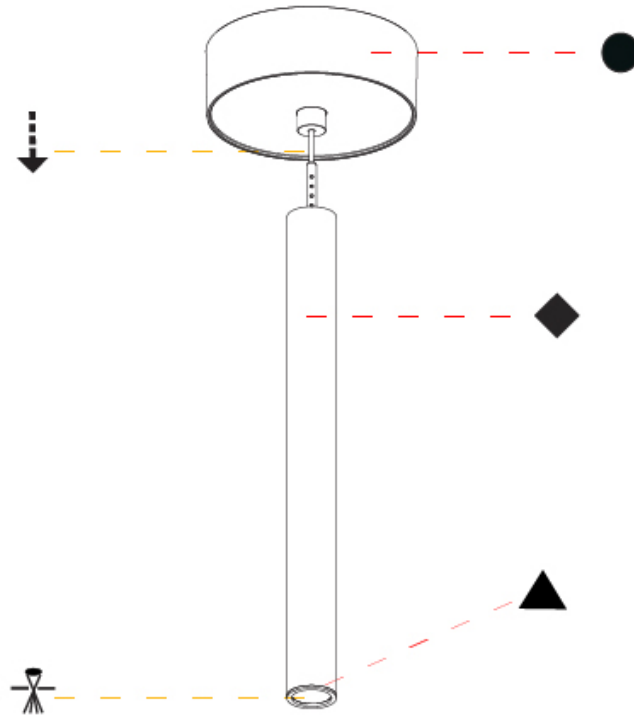

## HANGOVER PLUG SHINE MONOPOINT SURFACE CANOPY SUSPENSION

A30848-

PROJECT

TYPE

SPECIFIER

QUANTITY

DATE

A